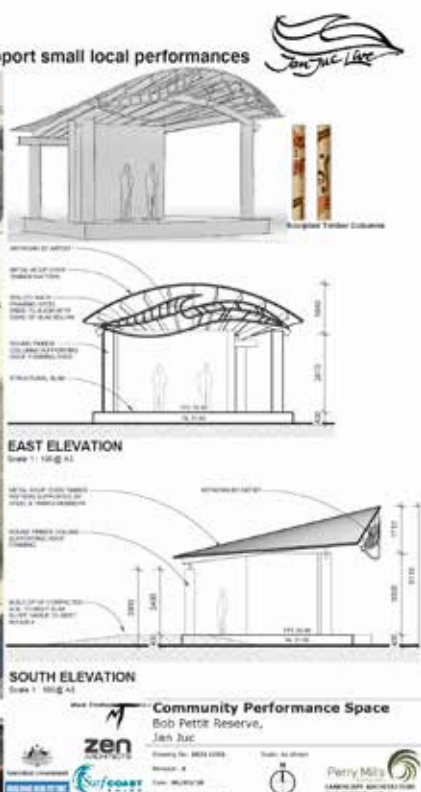

Under The Yellow Gums Stage

A Jan Juc community initiative for an outdoor stage to support small local performances

Our Approach

Local community group Jan Juc Live asked us to help them develop a vision for a community stage in a local park. We responded and assisted the project from inception through concept design and into detail design and construction.

Through a series of meetings with the group we presented design options and precedent examples to help resolve the scale, style and potential cost of the the project.

With support of the Surf Coast Shire we were appointed to develop sketch designs in collaboration with renowned sculptor and artist Mark Trinham. A key focus of this phase was to develop the proposal sufficiently to test community response and establish Surf Coast Shire Council feasibility.

We prepared landscape concept plans affirming the proposals connection to the local place, and celebrating the locally endemic Bellarine Yellow Gum trees.

The building designed by Zen Architects features a vaulted roofline and features Mark Trinham's sculptural elements.

This project has been fully funded by the Australian Government under the Community Development Grants Program. Construction is due to be completed by December 2020.