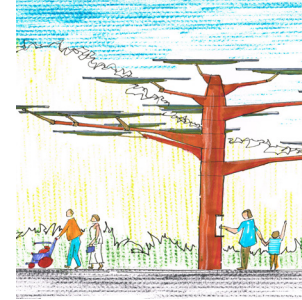

## Our Approach

We were invited to collaborate on a project bid to create a 'Solar Forest' at Werribee Zoo. Our concept design proposed a solar tree with the canopy housing solar panels and the trunks functioning as information stations.

Inspiration was taken from the Umbrella Thorn Acacia tree of the African savanna landscape (above left).

The 'tree trunks' will act as learning and information poles, and the tree canopy also powers charging stations for electric vehicles and LED lighting of the forecourt area.

The concept included consideration of cost effective fabrication, conceiving a modular branch framework with cylindrical casings comprising the trunk.

Our role included concept and functional design and preparation visual imaging including a 'fly through' video presentation.