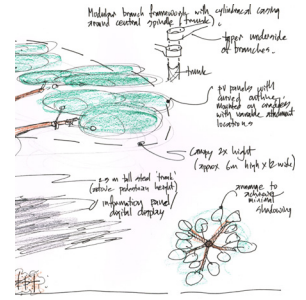

## Our Approach

We were invited to collaborate on a project bid to create a 'Solar Forest' at Werribee Zoo. Our concept design proposed a solar tree with the canopy housing solar panels and the trunks functioning as information stations.

Inspiration was taken from the Umbrella Thorn Acacia tree of the African savanna landscape (above left).

The 'tree trunks' will act as learning and information poles, and the tree canopy also powers charging stations for electric vehicles and LED lighting of the forecourt area.

The concept included consideration of cost effective fabrication, conceiving a modular branch framework with cylindrical casings comprising the trunk.

Our role included concept and functional design and preparation visual imaging including a 'fly through' video presentation.